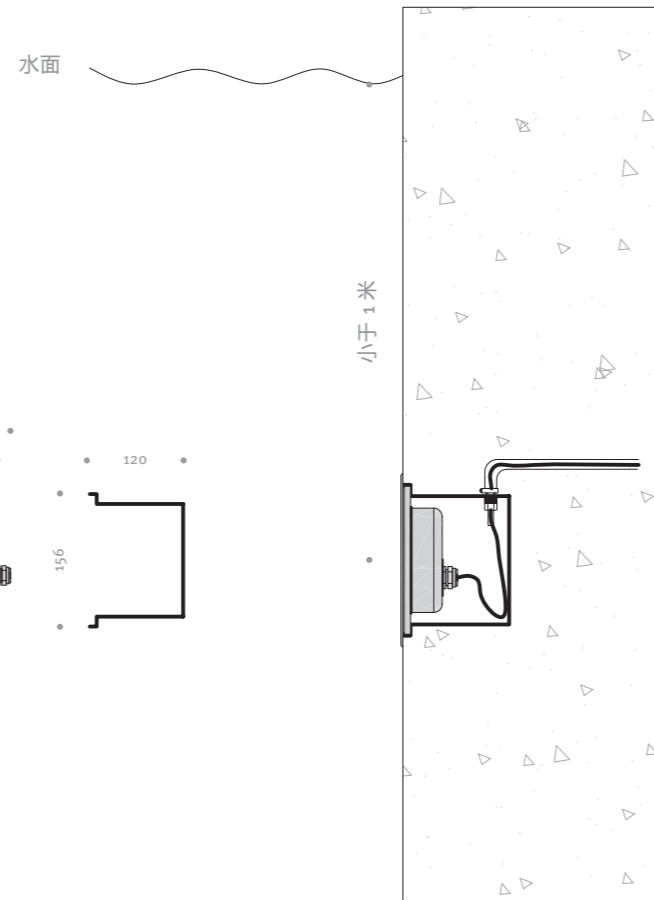

UWR 180 水下灯

24V DC	IP 68	Class III	Ra>80	CE	RoHS	Ik 08
PWM	1-10 V	Dali	2000 K	3000 K	6000 K	RGB

UWR 180
High quality underwater luminaire, it is suitable for swimming pools, water attractions, fountains etc;
Temperature of water between -20°C~40°C less than 1 meter depth;
Built-in overheat sensor system, Automatic Shutdown at 75°C;

Housing is made of molding shaped hard chromeplated stainless steel SUS 316 L# ;
8 mm step tempered glass enclosure;
Silicone gasket;
IP 68 PG-11 copper with nickel-coated;
Power cable Ho7RN-F 2x1.0 mm² (RGB 4x1.0 mm² / RGBW 5x0.75 mm²), L = 3.0 m;
Mounting sleeve ABS;
Options: PWM / 1-10 V / Dali;
2000 k / 3000 k / 6000 k / RGB / RGBW;
beam angle;

UWR 180 水下灯
高品质水下照明灯具，适用于游泳池、水景，喷泉等水体照明；
产品适用不大于1米水深、-20°C~40°C的水温环境；
产品具有 75°C 过温保护功能；

316 L 不锈钢灯体，表面镀铬处理；
8 mm 厚钢化玻璃灯罩；
硅胶密封圈；
IP 68 PG-11 电缆锁头，预留 2x1.0 mm² (RGB 4x1.0 mm² / RGBW 5x0.75 mm²) 电缆，长度3米；
ABS 预埋件；
可选项包括: PWM / 1-10 V / Dali ;
2000 k / 3000 k / 6000 k / RGB / RGBW ;
光束角；