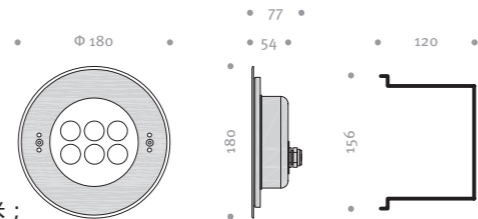

24V DC	IP 68	Class III	Ra>80	CE	RoHS	Ik 08
PWM	1-10 V	Dali	2000 K	3000 K	6000 K	RGB

UWR 180
High quality underwater luminaire, it is suitable for swimming pools, water attractions, fountains etc;
Temperature of water between -20°C~40°C less than 1 meter depth;
Built-in overheat sensor system, Automatic Shutdown at 75°C;

Housing is made of molding shaped hard chromeplated stainless steel SUS 316 L# ;
8 mm step tempered glass enclosure;
Silicone gasket;
IP 68 PG-11 copper with nickel-coated;
Power cable Ho7RN-F 2x1.0 mm² (RGB 4x1.0 mm² / RGBW 5x0.75 mm²), L = 3.0 m;
Mounting sleeve ABS;
Options: PWM / 1-10 V / Dali;
2000 k / 3000 k / 6000 k / RGB / RGBW;
beam angle;

UWR 180 水下灯
高品质水下照明灯具，适用于游泳池、水景，喷泉等水体照明；
产品适用不大于1米水深、-20°C~40°C的水温环境；
产品具有 75°C 过温保护功能；

316 L 不锈钢灯体，表面镀铬处理；
8 mm 厚钢化玻璃灯罩；
硅胶密封圈；
IP 68 PG-11 电缆锁头，预留 2x1.0 mm² (RGB 4x1.0 mm² / RGBW 5x0.75 mm²) 电缆，长度3米；
ABS 预埋件；
可选项包括: PWM / 1-10 V / Dali ;
2000 k / 3000 k / 6000 k / RGB / RGBW ;
光束角；