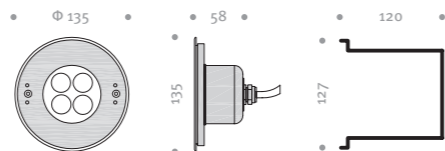

24V DC	IP 68	Class III	Ra>80	CE	RoHS	Ik 08
PWM	1-10 V	Dali	2000 K	3000 K	6000 K	RGB

UWR 135
High quality underwater luminaire, it is suitable for swimming pools, water attractions, fountains etc;
Temperature of water between -20°C~40°C less than 1 meter depth;
Built-in overheat sensor system, Automatic Shutdown at 75°C;

Housing is made of molding shaped hard chromeplated stainless steel SUS 316 L# ;
8 mm step tempered glass enclosure;
Silicone gasket;
IP 68 PG-11 copper with nickel-coated;
Power cable Ho7RN-F 2x1.0mm² (RGB 4x1.0 mm² / RGBW 5x0.75 mm²), L = 3.0 m;
Mounting sleeve ABS;
Options: PWM / 1-10 V / Dali;
2000 k / 3000 k / 6000 k / RGB / RGBW;
beam angle;

UWR 135 水下灯
高品质水下照明灯具，适用于游泳池、水景，喷泉等水体照明；
产品适用不大于1米水深、-20°C~40°C的水温环境；
产品具有 75°C 过温保护功能；

316 L 不锈钢灯体，表面镀铬处理；
8 mm 厚钢化玻璃灯罩；
硅胶密封圈；
IP 68 PG-11 电缆锁头，预留 2x1.0mm² (RGB 4x1.0 mm² / RGBW 5x0.75 mm²) 电缆，长度3米；
ABS 预埋件；
可选项包括: PWM / 1-10 V / Dali ;
2000 k / 3000 k / 6000 k / RGB / RGBW ;
光束角；