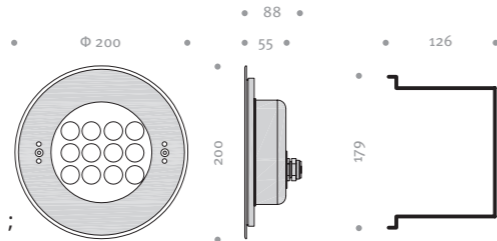

24V DC	IP 68	Class III	Ra>80	CE	RoHS	Ik 08
PWM	1-10 V	Dali	2000 K	3000 K	6000 K	RGB

UWR 200
High quality underwater luminaire, it is suitable for swimming pools, water attractions, fountains etc ;
Temperature of water between -20°C~40°C less than 1 meter depth ;
Built-in overheat sensor system, Automatic Shutdown at 75°C ;

Housing is made of molding shaped hard chromeplated stainless steel SUS 316 L# ;
10 mm step tempered glass enclosure;
Silicone gasket;
IP 68 PG-11 copper with nickel-coated;
Power cable Ho7RN-F 2x1.0 mm² (RGB 4x1.0 mm² / RGBW 5x0.75 mm²), L = 3.0 m;
Mounting sleeve ABS;
Options: PWM / 1-10 V / Dali;
2000 k / 3000 k / 6000 k / RGB / RGBW;
beam angle;

UWR 200 水下灯
高品质水下照明灯具，适用于游泳池、水景，喷泉等水体照明；
产品适用不大于 1 米水深、-20°C~40°C 的水温环境；
产品具有 75°C 过温保护功能；

316 L 不锈钢灯体，表面镀铬处理；
10 mm 厚钢化玻璃灯罩；
硅胶密封圈；
IP 68 PG-11 电缆锁头，预留 2x1.0 mm² (RGB 4x1.0 mm² / RGBW 5x0.75 mm²) 电缆，长度 3 米；
ABS 预埋件；
可选项包括: PWM / 1-10 V / Dali;
2000 k / 3000 k / 6000 k / RGB / RGBW;
光束角；