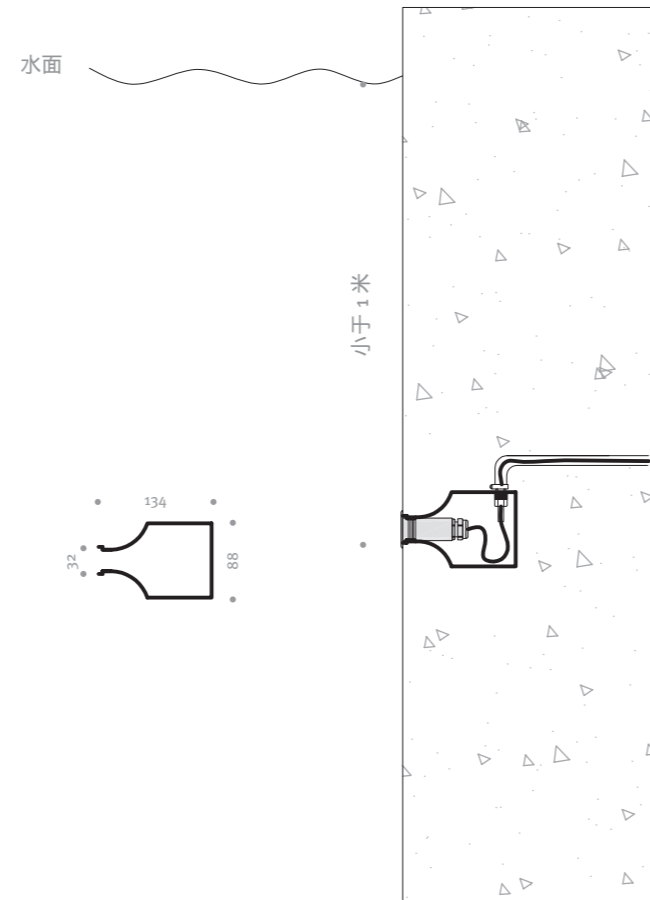

UWR 45 水下灯

24V DC	IP 68	Class III	Ra>80	CE	RoHS	Ik 03
PWM	1-10 V	Dali	2000 K	3000 K	6000 K	

UWR 45

High quality underwater luminaire, it is suitable for swimming pools, water attractions, fountains etc; Temperature of water between -20°C~40°C less than 1 meter depth;

- Housing is made of molding shaped hard chromeplated stainless steel SUS 316 L# ;
- 7 mm step tempered glass enclosure;
- Silicone gasket;
- IP 68 PG-11 copper with nickel-coated;
- Power cable Ho7RN-F 2x1.0 mm² L = 3.0 m;
- Mounting sleeve ABS;
- Options: PWM / 1-10 V / Dali;
- 2000 k / 3000 k / 6000 k;
- beam angle;

UWR 45 水下灯

高品质水下照明灯具，适用于游泳池、水景，喷泉等水体照明；产品适用不大于 1 米水深、-20°C~40°C 的水温环境；

- 316 L 不锈钢灯体，表面镀铬处理；
- 7 mm 厚钢化玻璃灯罩；
- 三元乙丙橡胶密封胶圈；
- IP 68 PG-11 电缆锁头，预留 2x1.0 mm² 电缆，长度 3 米；
- ABS预埋件；
- 可选项包括: PWM / 1-10 V / Dali ;
- 2000 k / 3000 k / 6000 k ;
- 光束角。