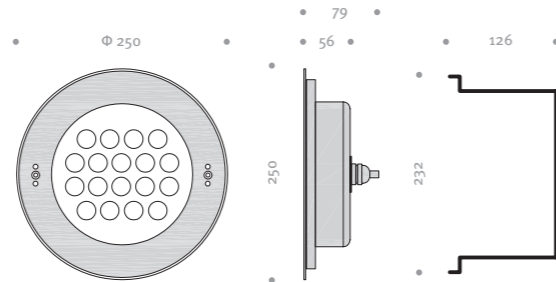

24V DC	IP 68	Class III	Ra>80	CE	RoHS	Ik 10
PWM	1-10 V	Dali	2000 K	3000 K	6000 K	RGB

UWR 250
High quality underwater luminaire, it is suitable for swimming pools, water attractions, fountains etc;
Temperature of water between -20°C~40°C less than 1 meter depth;
Built-in overheat sensor system, Automatic Shutdown at 75°C;

Housing is made of molding shaped hard chromeplated stainless steel SUS 316 L# ;
10 mm step tempered glass enclosure;
Silicone gasket;
IP 68 PG-11 copper with nickel-coated;
Power cable Ho7RN-F 2x1.0 mm² (RGB 4x1.0 mm² / RGBW 5x0.75 mm²), L = 3.0 m;
Mounting sleeve ABS;
Options: PWM / 1-10 V / Dali;
2000 k / 3000 k / 6000 k / RGB / RGBW;
beam angle;

UWR 250 水下灯
高品质水下照明灯具，适用于游泳池、水景，喷泉等水体照明；
产品适用不大于 1 米水深、-20°C~40°C 的水温环境；
产品具有 75°C 过温保护功能；

316 L 不锈钢灯体，表面镀铬处理；
10 mm 厚钢化玻璃灯罩；
硅胶密封圈；
IP 68 PG-11 电缆锁头，
预留 2x1.0 mm² (RGB 4x1.0 mm² / RGBW 5x0.75 mm²) 电缆，长度 3 米；
ABS预埋件；
可选项包括: PWM / 1-10 V / Dali;
2000 k / 3000 k / 6000 k / RGB / RGBW;
光束角；