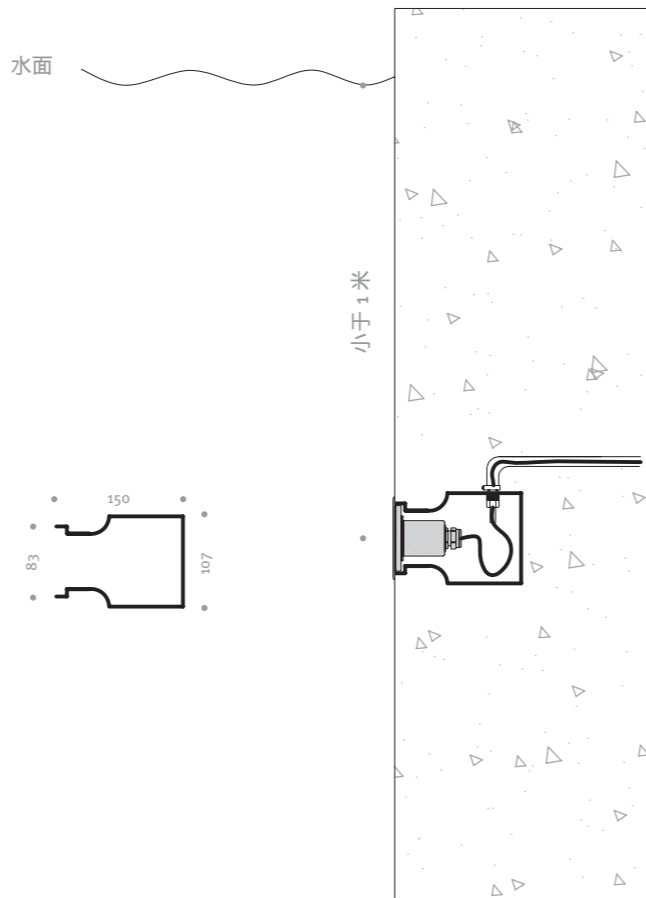

UWR 98 水下灯

24V DC	IP 68	Class III	Ra>80	CE	RoHS	Ik 07
PWM	1-10 V	Dali	2000 K	3000 K	6000 K	RGB

UWR 98
High quality underwater luminaire, it is suitable for swimming pools, water attractions, fountains etc;
Temperature of water between -20°C~40°C less than 1 meter depth;
Built-in overheat sensor system, Automatic Shutdown at 75°C;

Housing is made of molding shaped hard chromeplated stainless steel SUS 316 L # ;
7 mm step tempered glass enclosure;
EPDM gasket;
IP 68 PG-11 copper with nickel-coated;
Power cable Ho7RN-F 2x1.0mm² (RGB 4x0.75 mm²) L=3.0 m;
Mounting sleeve ABS;
Options: PWM / 1-10 V / Dali;
2000 k / 3000 k / 6000 k / RGB;
Beam angle;

UWR 98 水下灯
高品质水下照明灯具，适用于游泳池、水景，喷泉等水体照明；
产品适用不大于1米水深、-20°C~40°C的水温环境；
产品具有 75°C 过温保护功能；

316 L 不锈钢灯体，表面镀铬处理；
7 mm 厚钢化玻璃灯罩；
三元乙丙橡胶密封圈；
IP 68 PG-11 电缆锁头，预留 2x1.0mm² (RGB 4x0.75 mm²;) 电缆，长度3米；
ABS预埋件；
可选项包括: PWM / 1-10 V / Dali;
2000 k / 3000 k / 6000 k / RGB;
光束角；