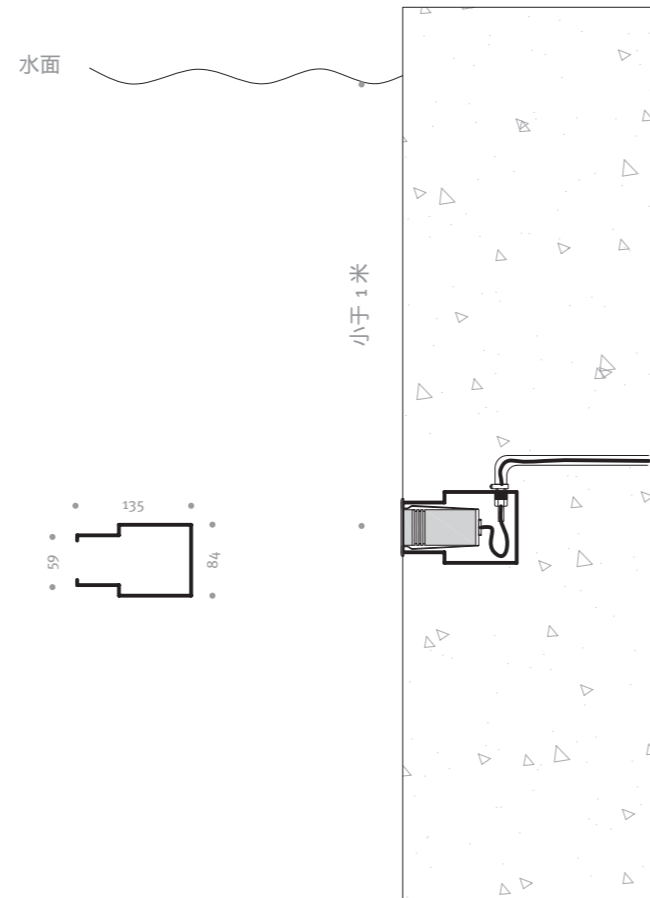

UWR 68 水下灯

24V DC	IP 68	Class III	Ra>80	CE	RoHS	Ik 06
PWM	1-10 V	Dali	2000 K	3000 K	6000 K	RGB

UWR 68

High quality underwater luminaire, it is suitable for swimming pools, water attractions, fountains etc;
Temperature of water between -20°C ~ 40°C less than 1 meter depth;
Built-in overheat sensor system, Automatic Shutdown at 75°C;

Housing is made of molding shaped hard chromeplated stainless steel SUS 316 L# ;
7 mm step tempered glass enclosure;
Silicone gasket;
IP68 PG-11 copper with nickel-coated;
Power cable Ho7RN-F 2 x 1.0 mm² (RGB 4x0.75 mm² / RGBW 5x0.5 mm²), L = 3.0 m;
Mounting sleeve ABS;
Options: PWM / 1-10 V / Dali;
2000 k / 3000 k / 6000 k / RGB / RGBW;
beam angle.

UWR 68 水下灯

高品质水下照明灯具，适用于游泳池、水景，喷泉等水体照明；
产品适用不大于 1 米水深、-20°C ~ 40°C 的水温环境；
产品具有 75°C 过温保护功能；

316 L 不锈钢灯体，表面镀铬处理；
7 mm 厚钢化玻璃灯罩；
硅胶密封圈；
IP68 PG-11 电缆锁头，预留 2x1.0 mm² (RGB 4x0.75 mm² / RGBW 5x0.5 mm²) 电缆，长度 3 米；
ABS 预埋件；
可选项包括：PWM / 1-10 V / Dali;
2000 k / 3000 k / 6000 k / RGB / RGBW;
光束角。