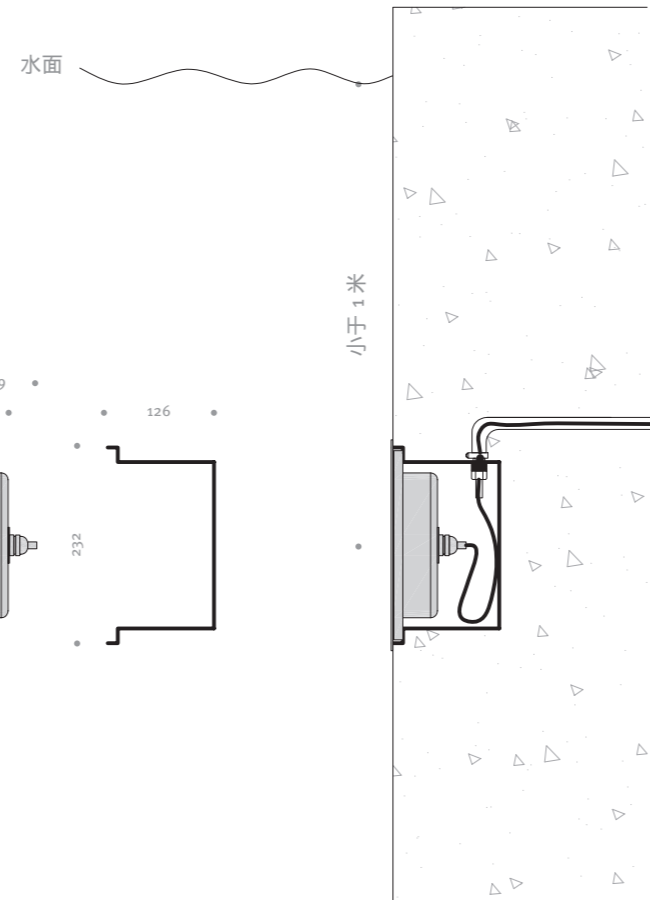

UWR 250 水下灯

24V DC	IP 68	Class III	Ra>80	CE	RoHS	Ik 10
PWM	1-10 V	Dali	2000 K	3000 K	6000 K	RGB

UWR 250
High quality underwater luminaire, it is suitable for swimming pools, water attractions, fountains etc;
Temperature of water between -20°C~40°C less than 1 meter depth;
Built-in overheat sensor system, Automatic Shutdown at 75°C;

Housing is made of molding shaped hard chromeplated stainless steel SUS 316 L# ;
10 mm step tempered glass enclosure;
Silicone gasket;
IP 68 PG-11 copper with nickel-coated;
Power cable Ho7RN-F 2x1.0 mm² (RGB 4x1.0 mm² / RGBW 5x0.75 mm²), L = 3.0 m;
Mounting sleeve ABS;
Options: PWM / 1-10 V / Dali;
2000 k / 3000 k / 6000 k / RGB / RGBW;
beam angle;

UWR 250 水下灯
高品质水下照明灯具，适用于游泳池、水景，喷泉等水体照明；
产品适用不大于 1 米水深、-20°C~40°C 的水温环境；
产品具有 75°C 过温保护功能；

316 L 不锈钢灯体，表面镀铬处理；
10 mm 厚钢化玻璃灯罩；
硅胶密封圈；
IP 68 PG-11 电缆锁头，
预留 2x1.0 mm² (RGB 4x1.0 mm² / RGBW 5x0.75 mm²) 电缆，长度 3 米；
ABS预埋件；
可选项包括: PWM / 1-10 V / Dali;
2000 k / 3000 k / 6000 k / RGB / RGBW;
光束角；