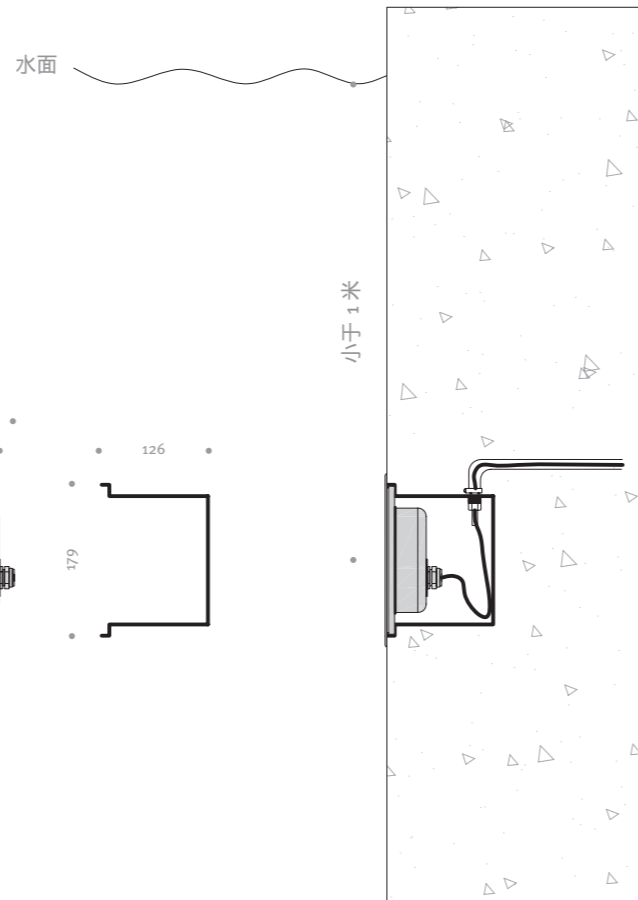

UWR 200 水下灯

24V DC	IP 68	Class III	Ra>80	CE	RoHS	Ik 08
PWM	1-10 V	Dali	2000 K	3000 K	6000 K	RGB

UWR 200
High quality underwater luminaire, it is suitable for swimming pools, water attractions, fountains etc ;
Temperature of water between -20°C~40°C less than 1 meter depth ;
Built-in overheat sensor system, Automatic Shutdown at 75°C ;

Housing is made of molding shaped hard chromeplated stainless steel SUS 316 L# ;
10 mm step tempered glass enclosure;
Silicone gasket;
IP 68 PG-11 copper with nickel-coated;
Power cable Ho7RN-F 2x1.0 mm² (RGB 4x1.0 mm² / RGBW 5x0.75 mm²), L = 3.0 m;
Mounting sleeve ABS;
Options: PWM / 1-10 V / Dali;
2000 k / 3000 k / 6000 k / RGB / RGBW;
beam angle;

UWR 200 水下灯
高品质水下照明灯具，适用于游泳池、水景，喷泉等水体照明；
产品适用不大于 1 米水深、-20°C~40°C 的水温环境；
产品具有 75°C 过温保护功能；

316 L 不锈钢灯体，表面镀铬处理；
10 mm 厚钢化玻璃灯罩；
硅胶密封圈；
IP 68 PG-11 电缆锁头，预留 2x1.0 mm² (RGB 4x1.0 mm² / RGBW 5x0.75 mm²) 电缆，长度 3 米；
ABS 预埋件；
可选项包括: PWM / 1-10 V / Dali;
2000 k / 3000 k / 6000 k / RGB / RGBW;
光束角；