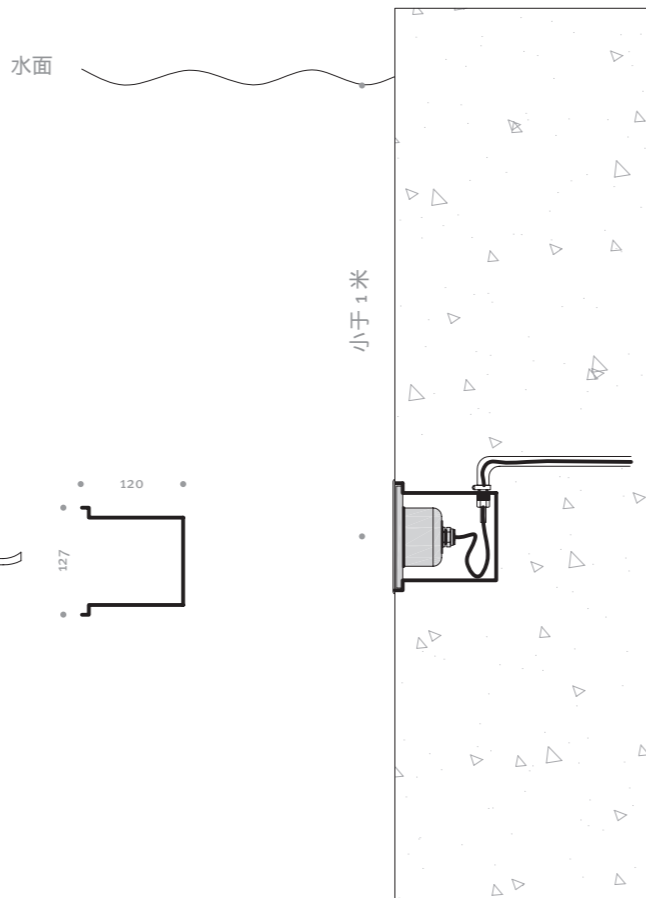

UWR 135 水下灯

24V DC	IP 68	Class III	Ra>80	CE	RoHS	Ik 08
PWM	1-10 V	Dali	2000 K	3000 K	6000 K	RGB

UWR 135
High quality underwater luminaire, it is suitable for swimming pools, water attractions, fountains etc;
Temperature of water between -20°C~40°C less than 1 meter depth;
Built-in overheat sensor system, Automatic Shutdown at 75°C;

Housing is made of molding shaped hard chromeplated stainless steel SUS 316 L# ;
8 mm step tempered glass enclosure;
Silicone gasket;
IP 68 PG-11 copper with nickel-coated;
Power cable Ho7RN-F 2x1.0mm² (RGB 4x1.0 mm² / RGBW 5x0.75 mm²), L = 3.0 m;
Mounting sleeve ABS;
Options: PWM / 1-10 V / Dali;
2000 k / 3000 k / 6000 k / RGB / RGBW;
beam angle;

UWR 135 水下灯
高品质水下照明灯具，适用于游泳池、水景，喷泉等水体照明；
产品适用不大于1米水深、-20°C~40°C的水温环境；
产品具有 75°C 过温保护功能；

316 L 不锈钢灯体，表面镀铬处理；
8 mm 厚钢化玻璃灯罩；
硅胶密封圈；
IP 68 PG-11 电缆锁头，预留 2x1.0mm² (RGB 4x1.0 mm² / RGBW 5x0.75 mm²) 电缆，长度3米；
ABS 预埋件；
可选项包括: PWM / 1-10 V / Dali ;
2000 k / 3000 k / 6000 k / RGB / RGBW ;
光束角；